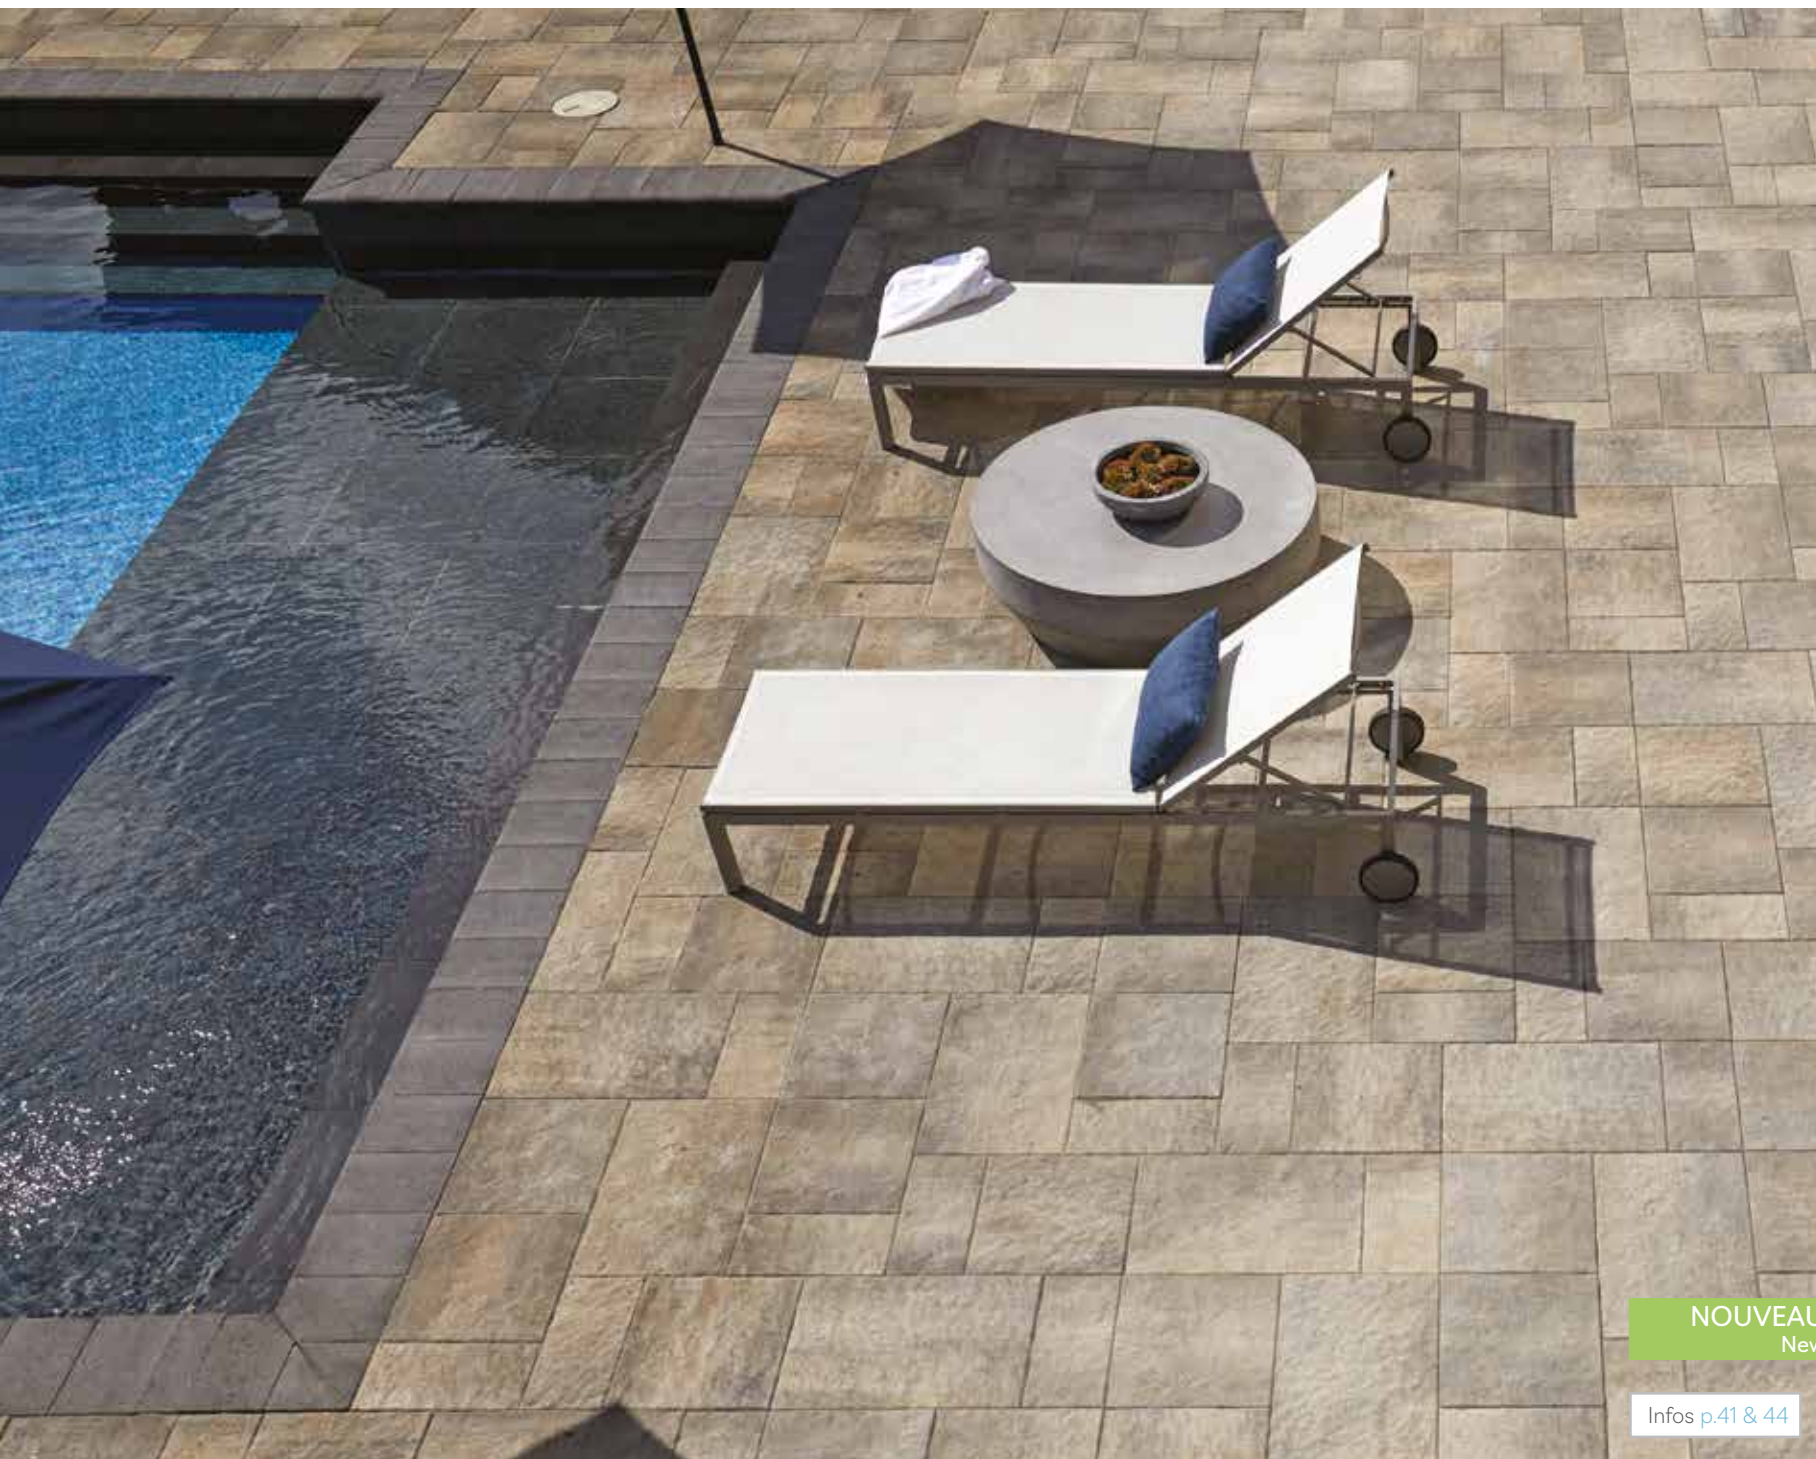

ESPACE PISCINE

POOL AREA

NOUVEAU
New

Infos [p.41 & 44](#)

↳ Dalle Rialto, Champagne & Couronnement de Piscine Cassina/Nueva, Noir Onyx
Rialto Slab, Champagne & Cassina/Nueva Pool Coping, Onyx